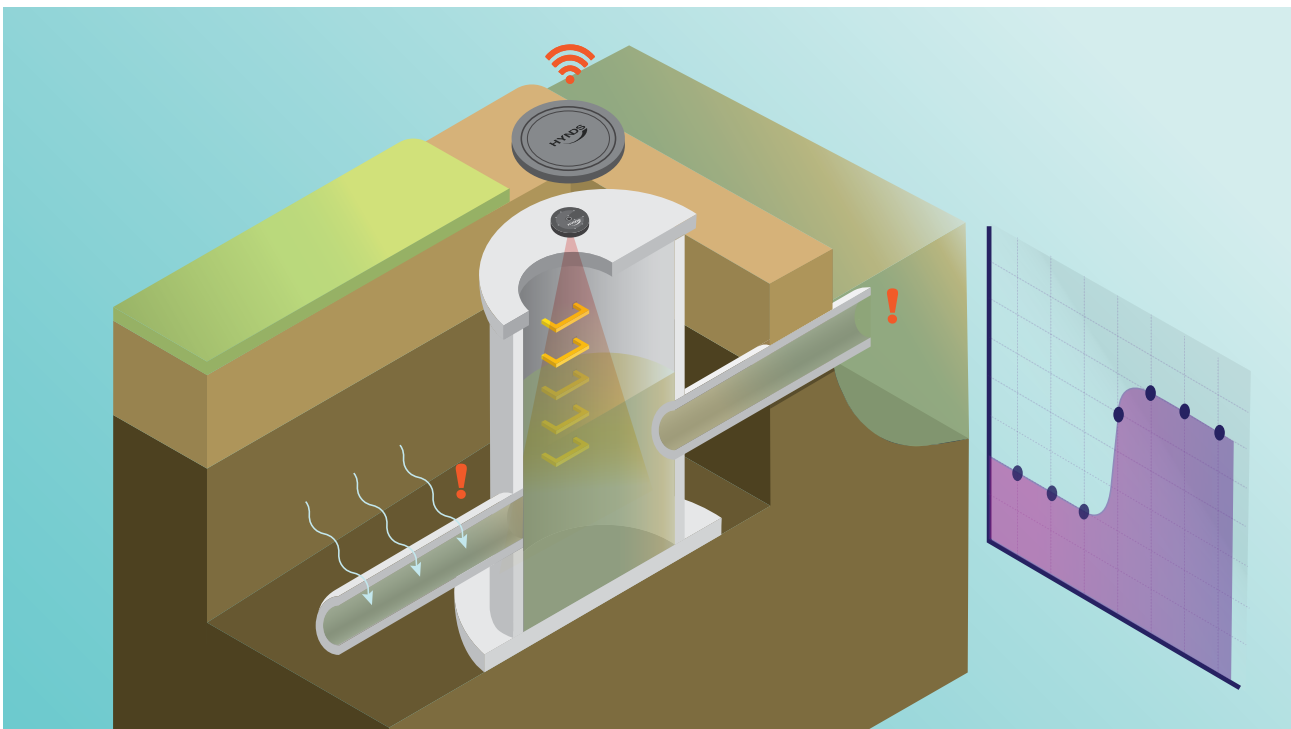

The Hynds Smarter WW Manhole Sensor Ex allows for data to be collected through a sensor that is secured to the bottom of the cast iron/ductile iron access cover.

The external heavy-duty antenna transmits the signal via a secure network to the Hynds Data Platform or any platform of your preference. No brackets, no confined entry, no expensive installation or setup costs. You can now monitor

and control undesired overflows, analyse trends, and have peace of mind that our real-time alarm can trigger in case of unauthorised entry to the manhole.

Water depth detection technology	Radar
Water depth measurement range	5500mm
Water depth accuracy	+/- 0.25%
Alarm of lid opening	Real-time
Communication	Sigfox
Power supply	Li-SOCI2
Battery life	3 - 10 years*
Operating temperature	-15° C to +65° C
Operating humidity	5% to 95%

*depending on frequency of readings

Branches Nationwide Support Office & Technical Services 0800 93 7473

Disclaimer: While every effort has been made to ensure that the information in this document is correct and accurate, users of Hynds product or information within this document must make their own assessment of suitability for their particular application. Product dimensions are nominal only, and should be verified if critical to a particular installation. No warranty is either expressed, implied, or statutory made by Hynds unless expressly stated in any sale and purchase agreement entered into between Hynds and the user.